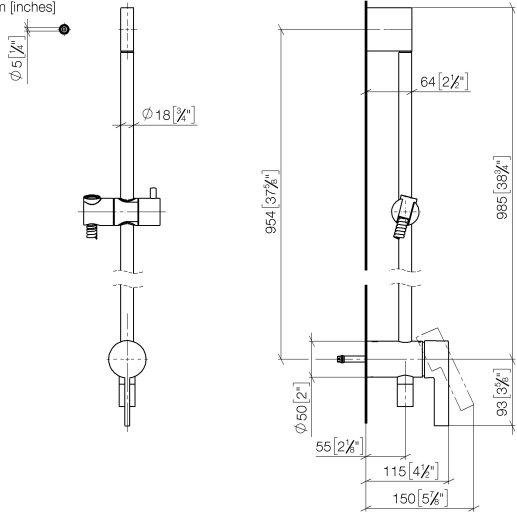

**Concealed single-lever mixer with integrated shower connection with shower set without hand shower - Chrome**

IMO

36 111 970

- metal shower hose 1750mm with integrated anti-twist protection
- slide bar
- Pipe diameter 18 mm

**Required miscellaneous**

	<b>Hand shower - Chrome</b>	28 012 979-00
--	-----------------------------	---------------

**Required miscellaneous**

	<b>Hand shower FlowReduce - Chrome</b>	28 018 979-00 0010
--	--	--------------------

Concealed single-lever mixer with integrated shower connection with shower set without hand shower - Chrome

IMO

36 111 970

mm [Inches]

Certificates

Belgaqua\_21-025- WRAS\_2011027. LGA\_29928.  
27\_1.

36 111 970

### Spare parts list

No.	Item Number	Name	Quantity used	Delivery time
1	05 17 20 726 02 90	fixing set	1	2
2	09 31 11 049 90	pin	2	2
3	04 31 11 113 00 90	pin	2	2
4	08 17 97 054-00	holder	1	10
5	90 28 22 782 00-00	pipe	1	10
6	28 322 970-00	Metal shower hose 1/2" x 3/8" x 1750 mm - Chrome	1	2
7	12 580 970-00	Slide unit - Chrome	1	10
8	90 19 97 002 00-00	connection	1	10
9	90 14 20 026 00 90	seal	1	2